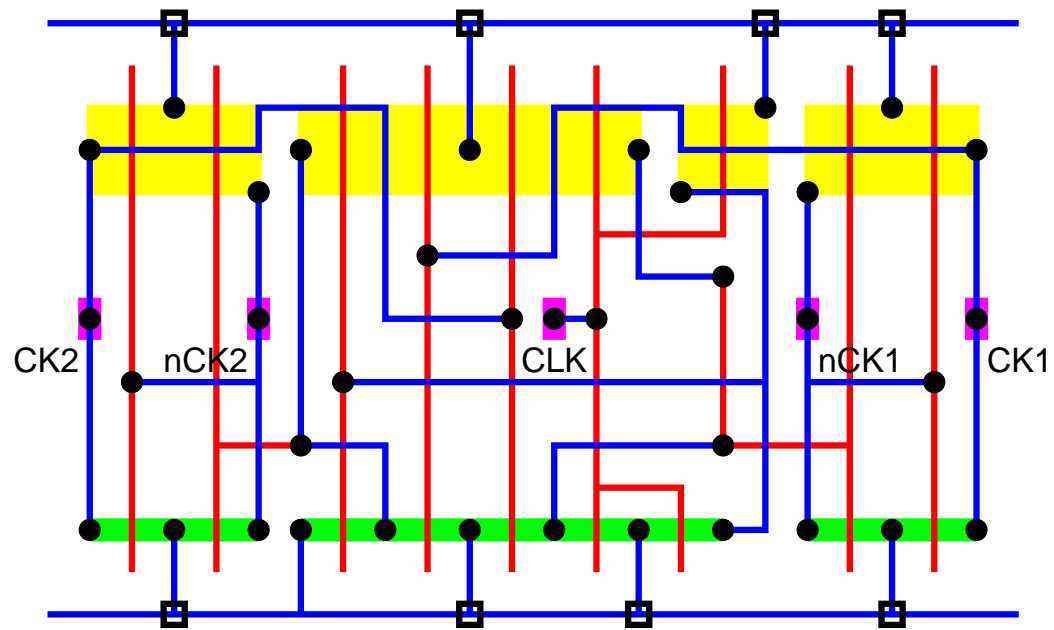

Edge Triggered D-Type with Reset (DFFR)

Master Slave D-Type with Reset (MSDR)

Two Phase Clock Generator (CLKGEN)

Non-Inverting Buffer (BUF)