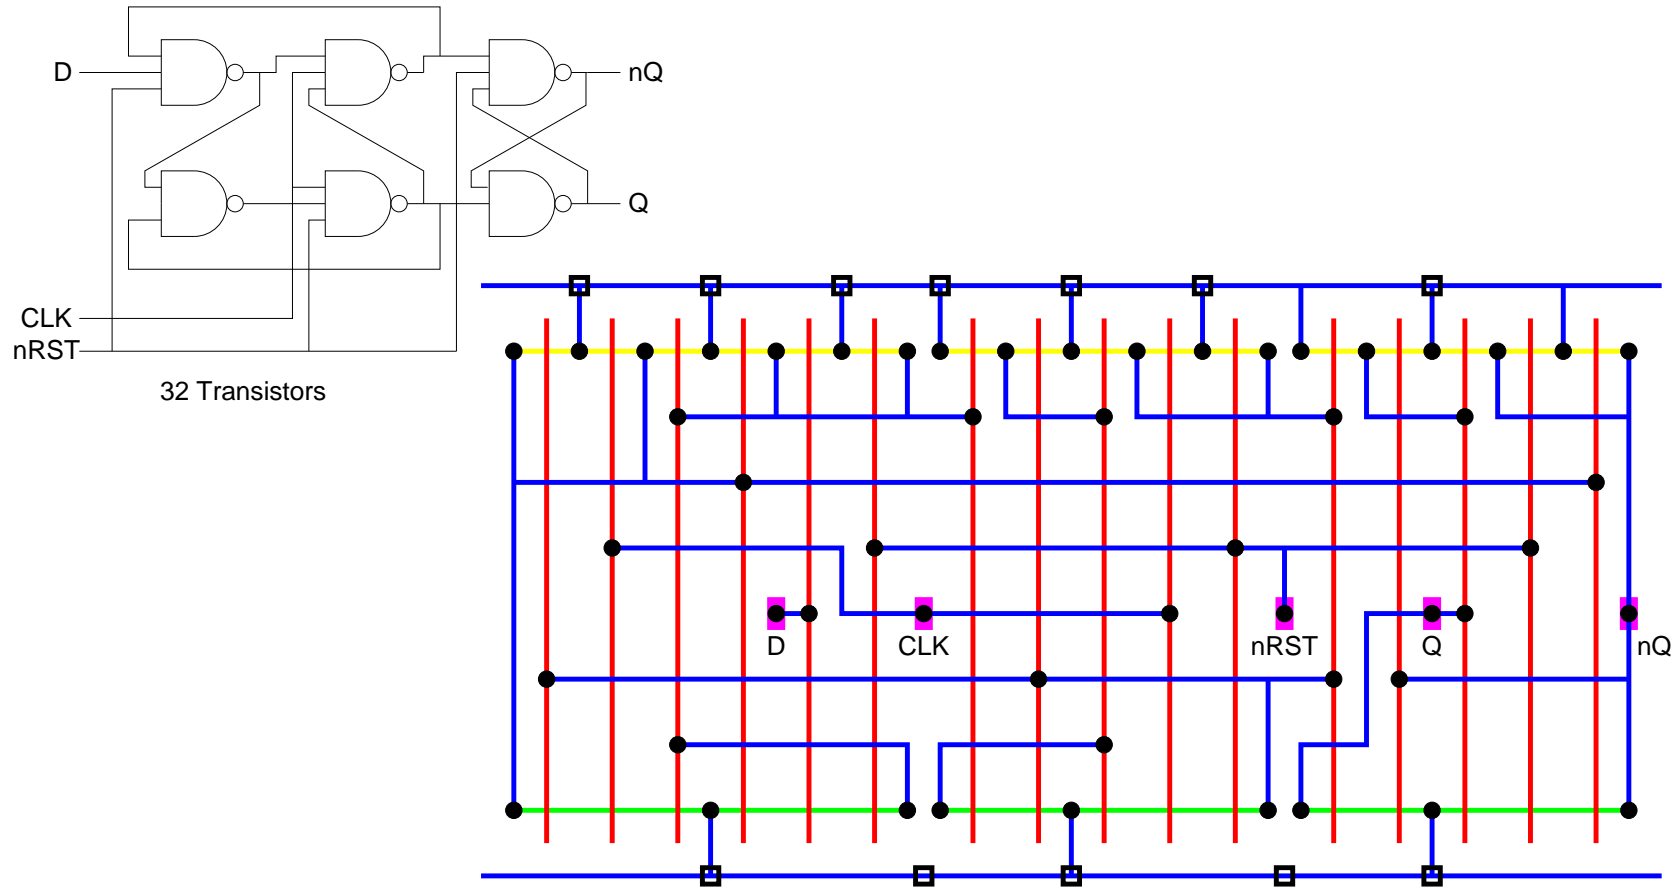

Edge Triggered D-Type with Reset (DFFR)

Master Slave D-Type with Reset (MSDR)

Two Phase Clock Generator (CLKGEN)

Non-Inverting Buffer (BUF)