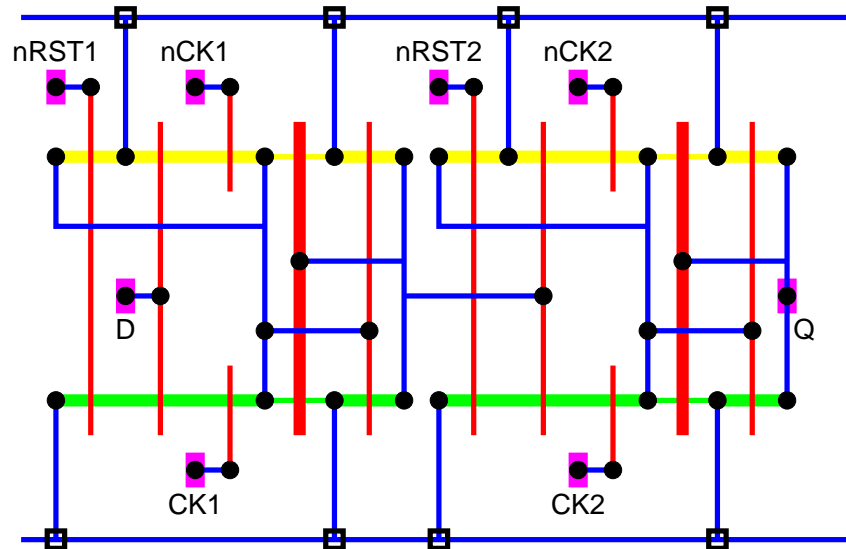

Edge Triggered D-Type with Reset (DFFR)

Master Slave D-Type with Reset (MSDR)

Two Phase Clock Generator (CLKGEN)

Non-Inverting Buffer (BUF)