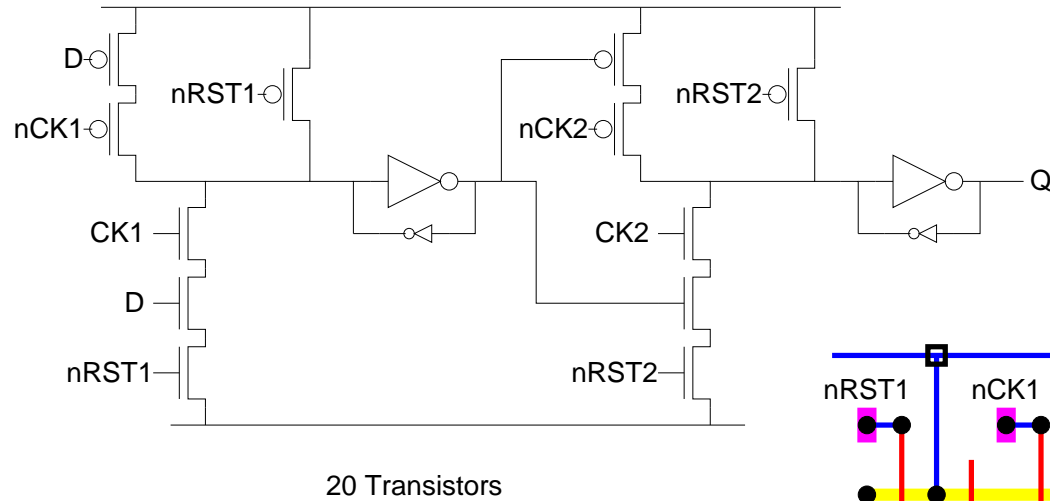

Edge Triggered D-Type with Reset (DFFR)

Master Slave D-Type with Reset (MSDR)

Two Phase Clock Generator (CLKGEN)

Non-Inverting Buffer (BUF)