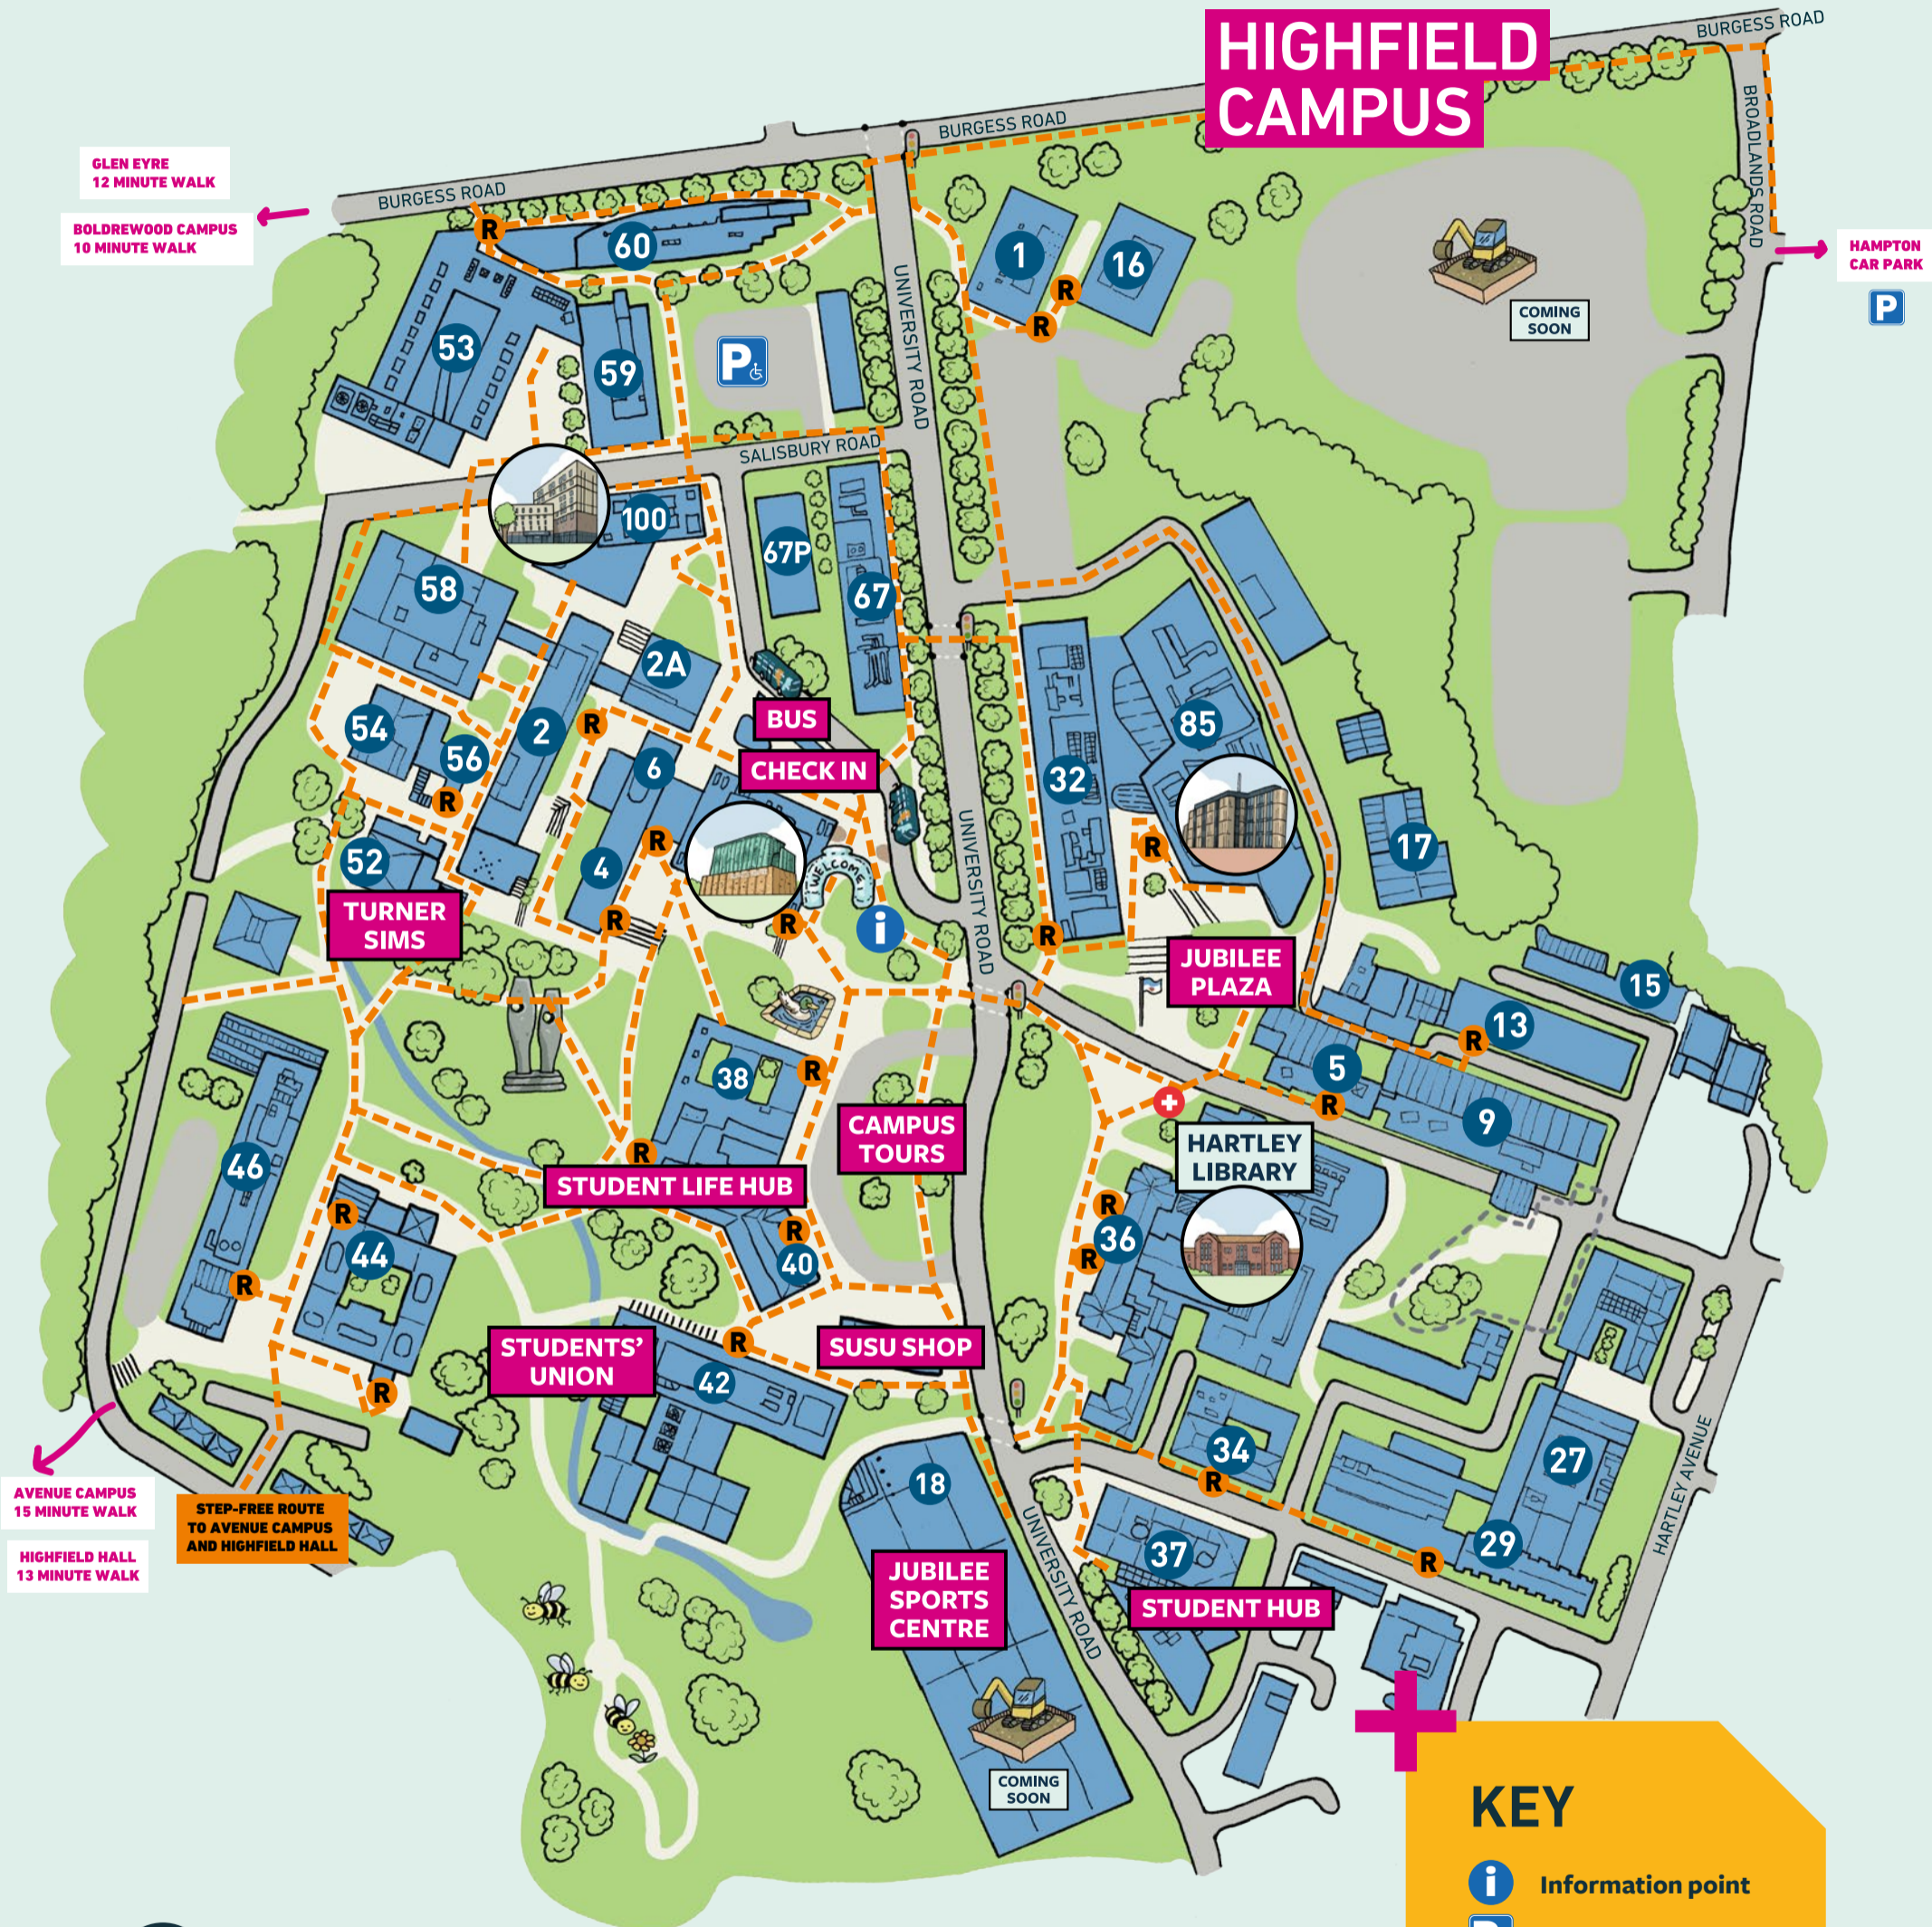

STEP-FREE ROUTES

HIGHFIELD CAMPUS

GLEN EYRE
12 MINUTE WALK

BOLDREWOOD CAMPUS
10 MINUTE WALK

AVENUE CAMPUS
15 MINUTE WALK

HIGHFIELD HALL
13 MINUTE WALK

Accessible toilets are available in all buildings except 2A, 15, 60 and 67P.

STEP-FREE ROUTE TO AVENUE CAMPUS AND HIGHFIELD HALL

KEY

-  Information point
-  Blue Badge parking
-  Building numbers
-  First aid
-  Bus interchange
-  Step-free route
-  Ramp
-  Lift

STEP-FREE ROUTES