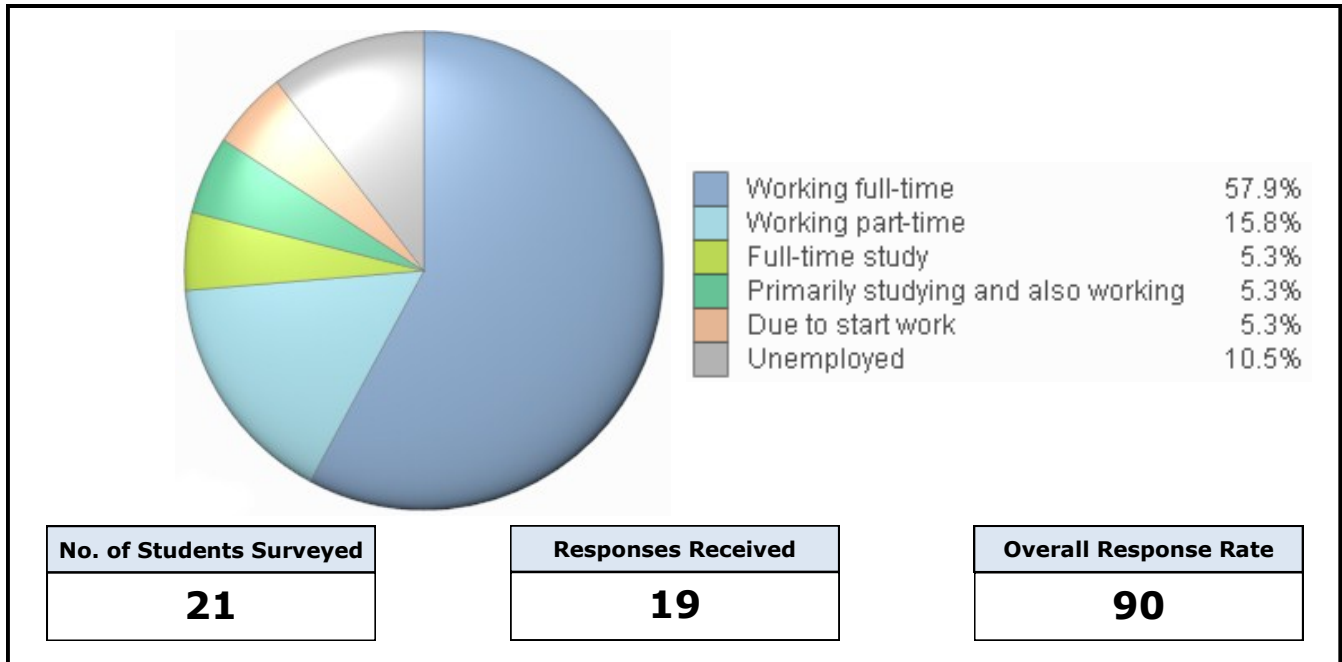

Destinations of 2011/12 Graduating cohort
Subject Area = Podiatry

The data below was collected as part of the annual Destinations of Leavers from Higher Education survey. It relates to full-time, undergraduate students from the United Kingdom. This data was released in July 2013.

Typical Salary = £20,000—£24,999
(For those in full-time employment)

Example Employers:

Bristol Community Health
Shurpody
Forest Podiatry and Physiotherapy Clinic
Coastal Clinics
Singapore General Hospital
Sole Solution
Solent NHS Trust