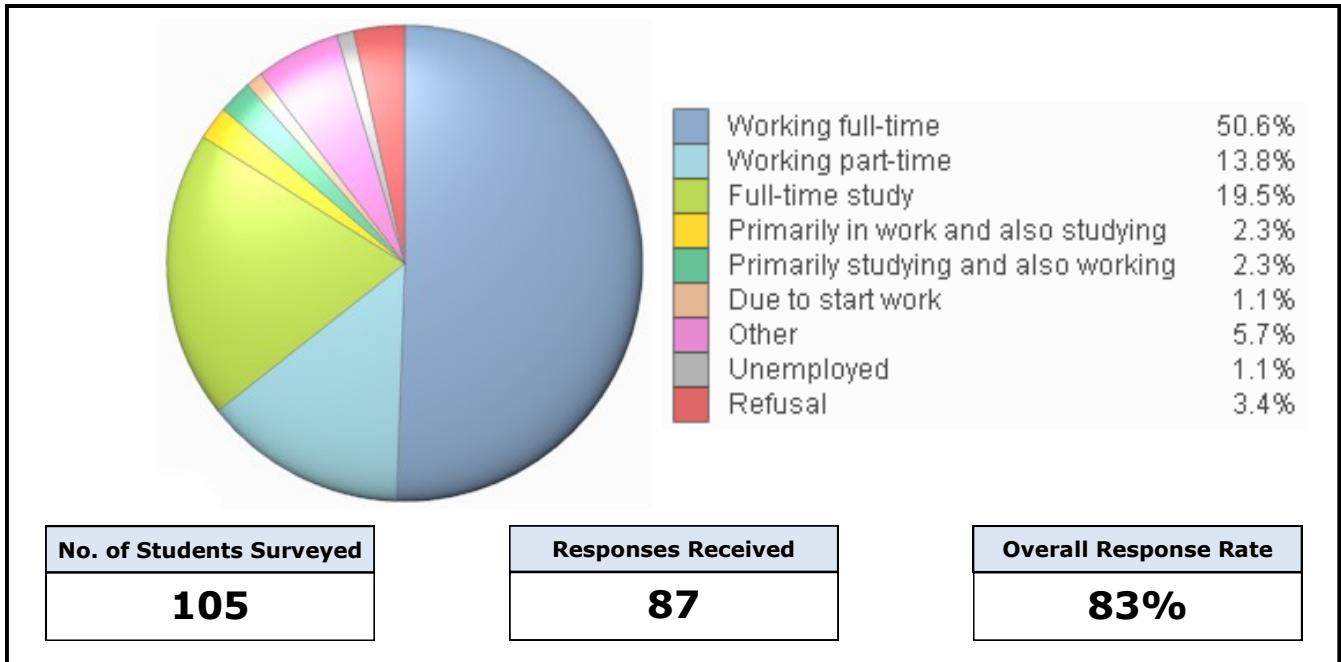

**Destinations of 2011/12 Graduating cohort**

**Subject Area = Psychology**

The data below was collected as part of the annual Destinations of Leavers from Higher Education survey. It relates to full-time, undergraduate students from the United Kingdom. This data was released in July 2013.

**Typical Salary = £15,000—£19,999**  
(For those in full-time employment)

**Example Employers:**

NHS  
National Migraine Centre  
Sussex Police  
Clarks Shoes  
Boots Pharmacy  
Teach First  
Security Watchdog  
National Autistic Society